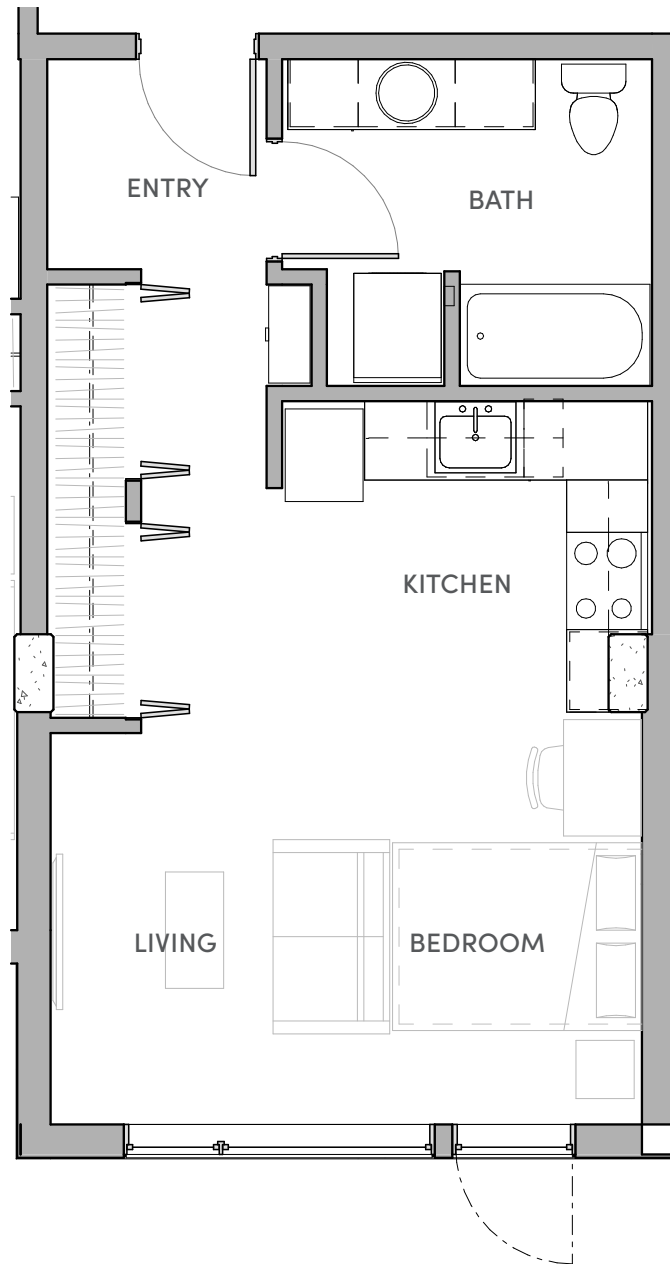

COLINA

APARTMENTS

STUDIO

1 BA / 442 SF

Unit E A1-h: 107

THECOLINA.COM

colina@thrivecommunities.com / 206.926.4930