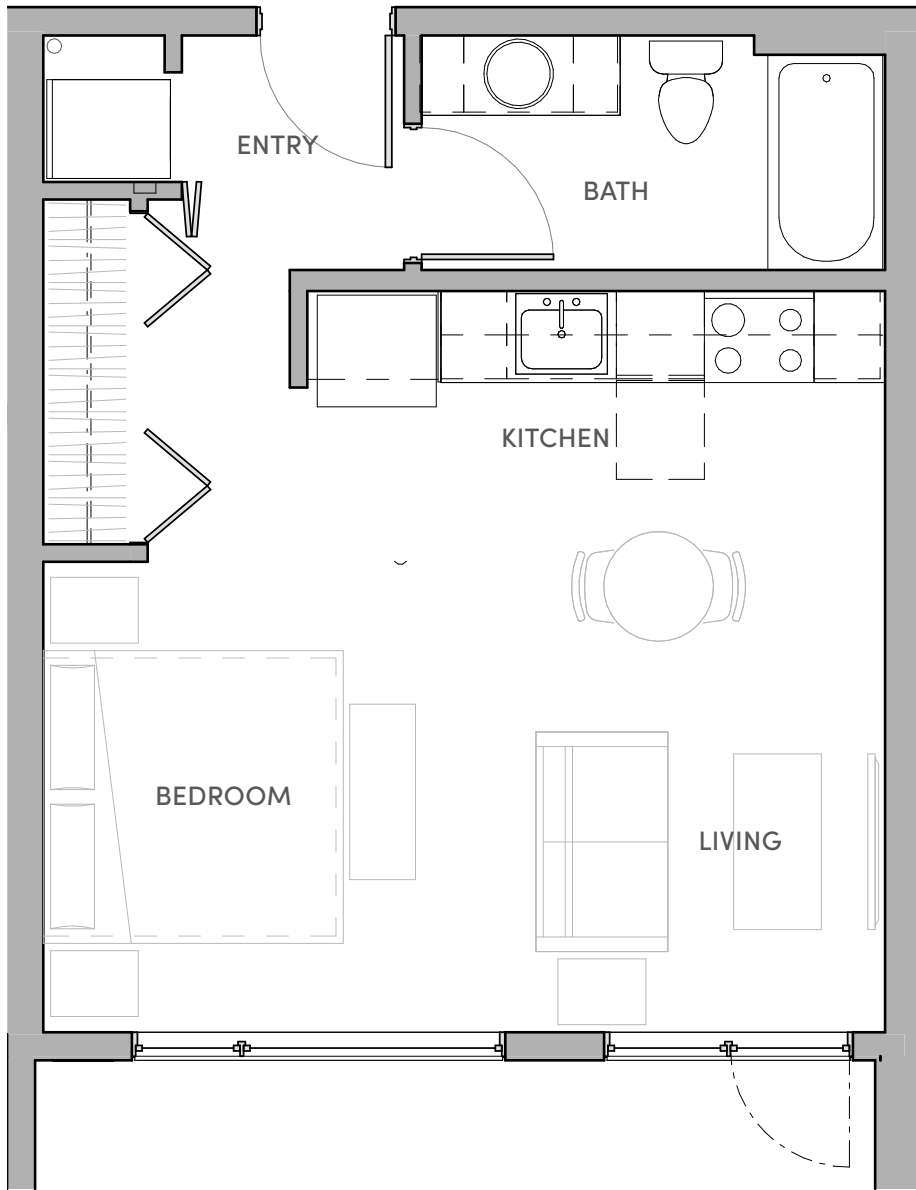

# COLINA

APARTMENTS

## STUDIO

1 BA / 545-547 SF

Unit E A1-b: 206, 306, 406, 506, 606, 201, 301, 401, 501,

[THECOLINA.COM](http://THECOLINA.COM)

[colina@thrivecommunities.com](mailto:colina@thrivecommunities.com) / 206.926.4930