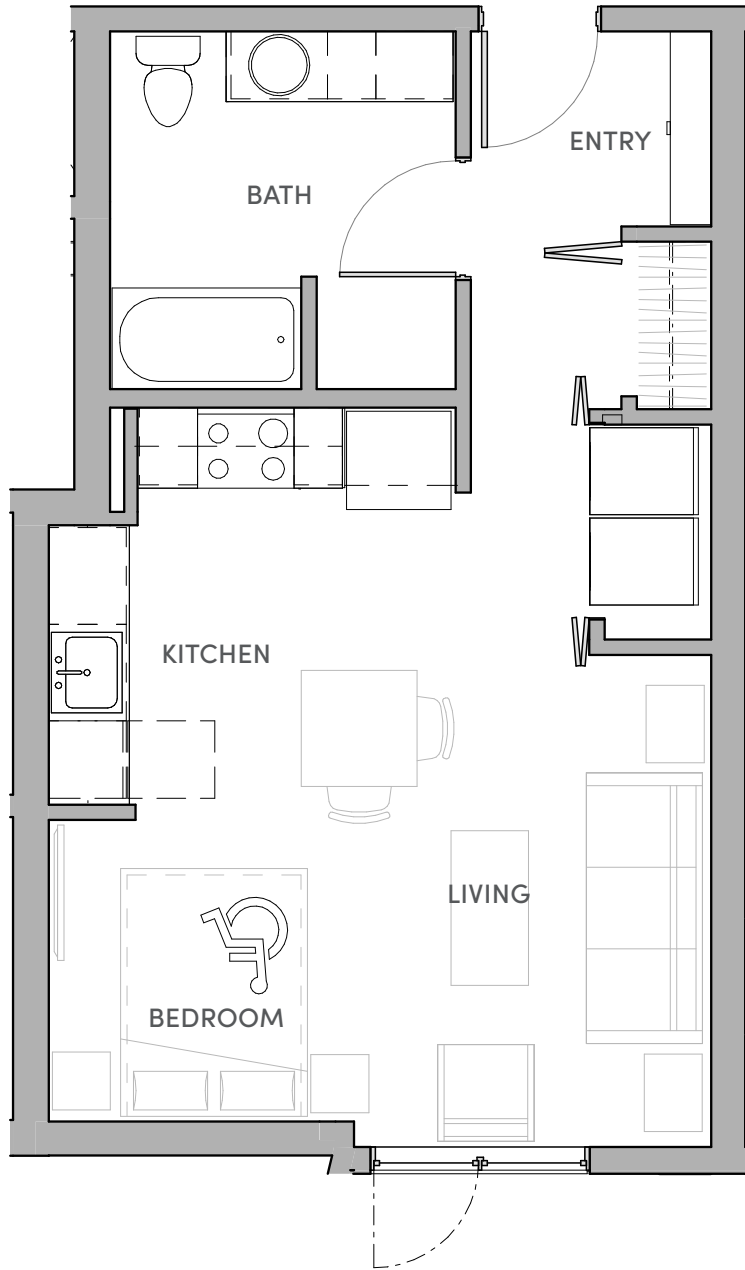

COLINA

APARTMENTS

STUDIO

1 BA / 517 SF

Unit E A1-cl: 218, 318, 418, 518, 618

THECOLINA.COM

colina@thrivecommunities.com / 206.926.4930