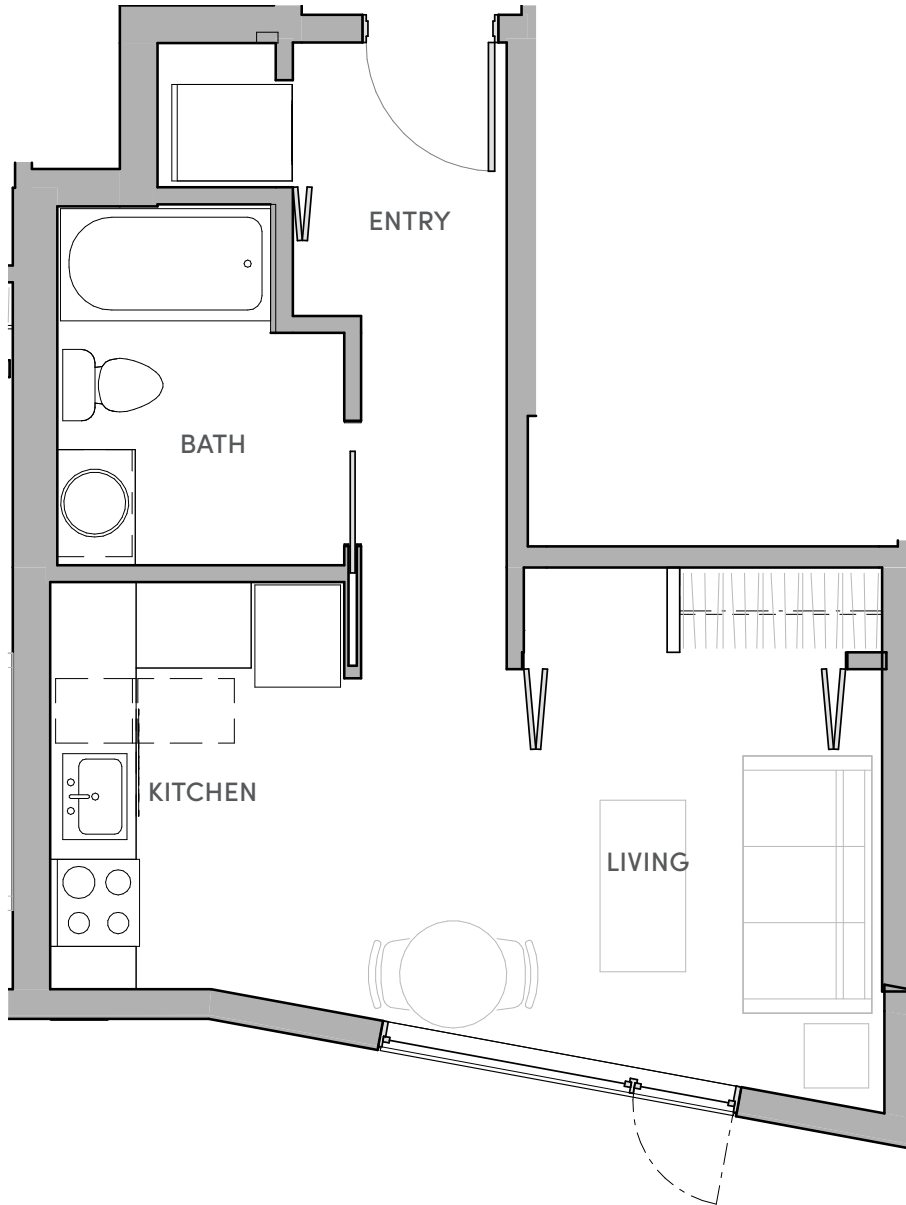

COLINA

APARTMENTS

STUDIO

1 BA / 377-407 SF

Unit EA0-b: 214, 314, 414, 514, 614

THECOLINA.COM

colina@thrivecommunities.com / 206.926.4930