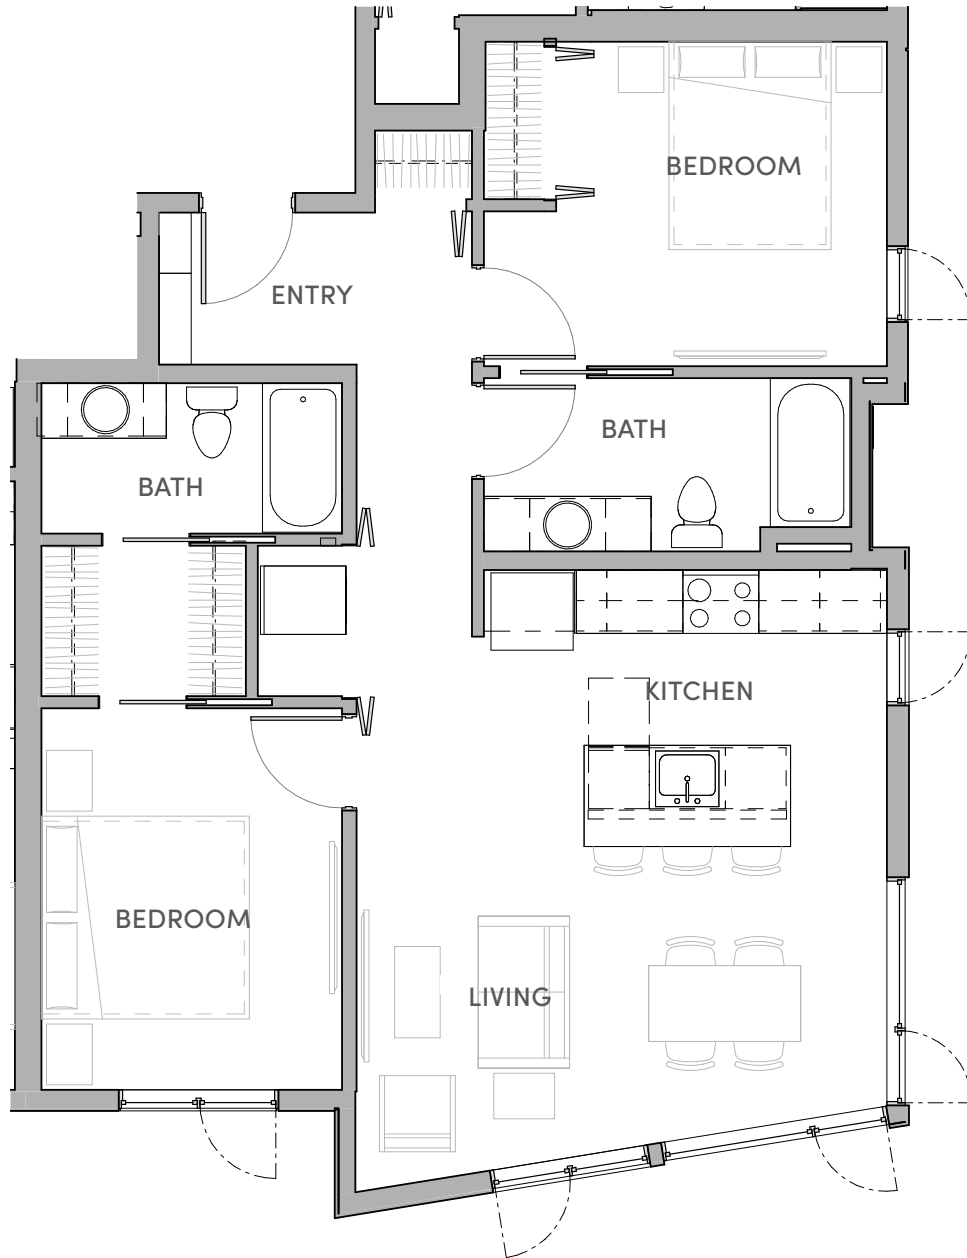

COLINA

APARTMENTS

2 BEDROOM

2 BED / 2 BA / 947-961 SF

Unit E C1-b: 316, 416, 516, 616

THECOLINA.COM

colina@thrivecommunities.com / 206.926.4930