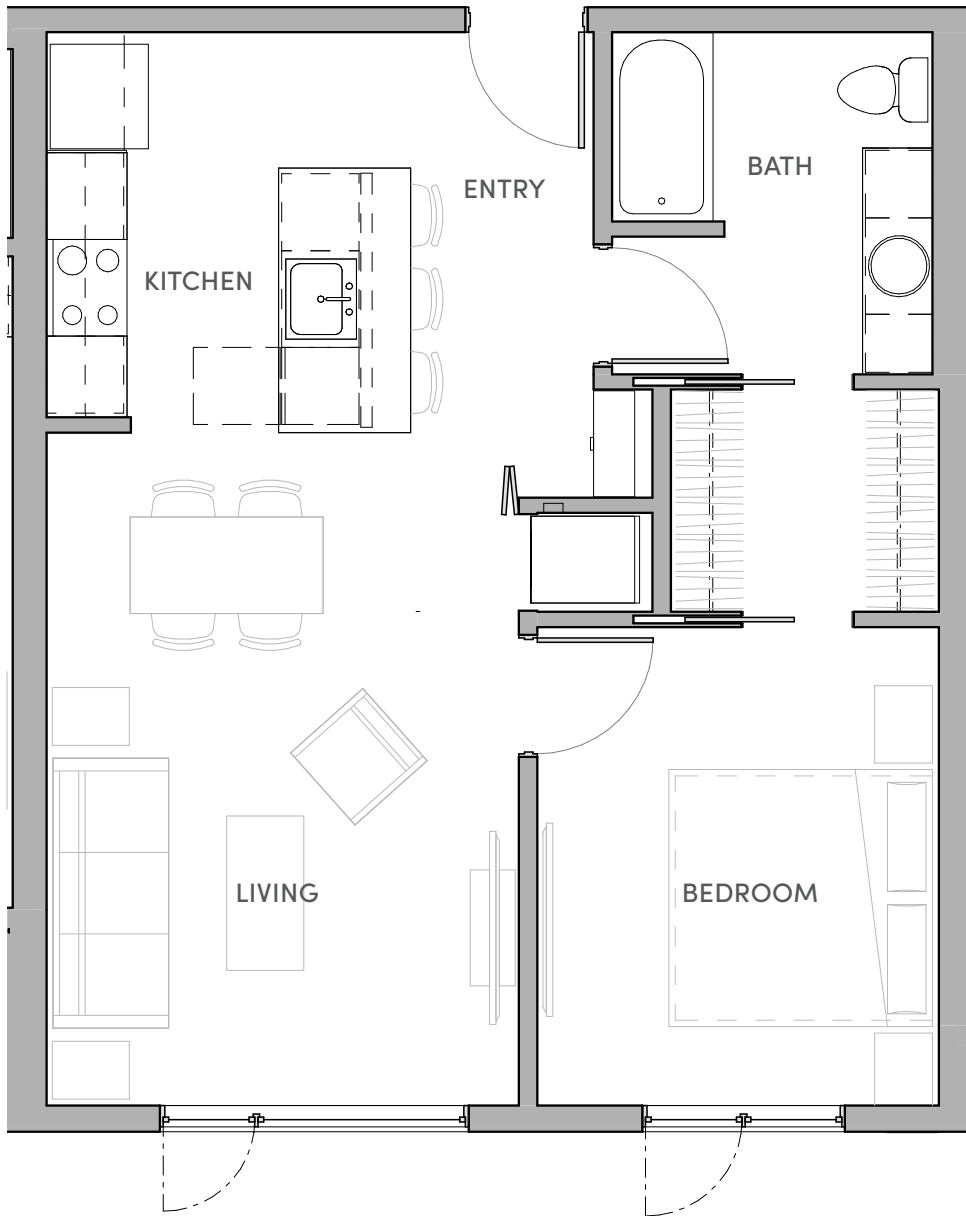

COLINA

APARTMENTS

1 BEDROOM

1 BED / 1 BA / 604-652 SF

Unit E B1-cl: 205, 305, 405, 505, 605

THECOLINA.COM

colina@thrivecommunities.com / 206.926.4930