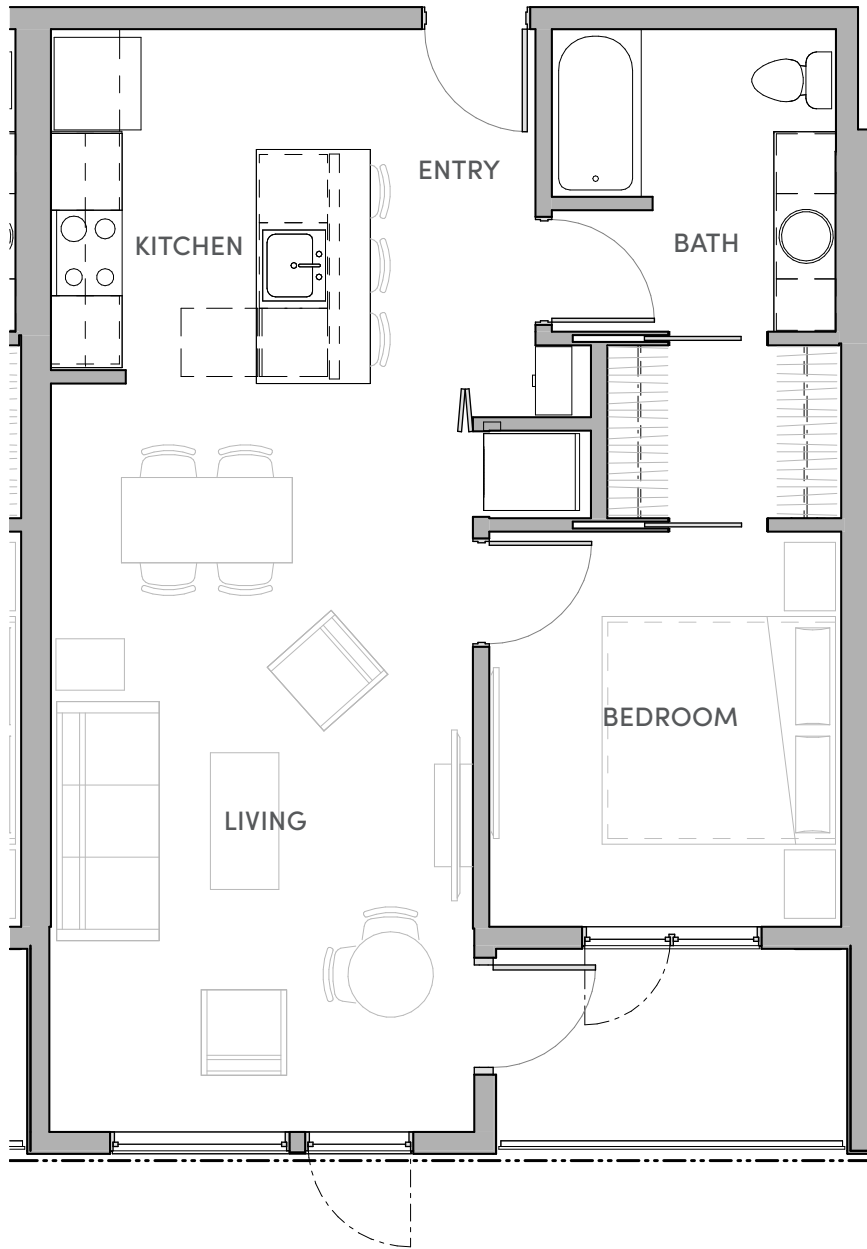

COLINA

APARTMENTS

1 BEDROOM

1 BED / 1 BA / 715-719 SF

Unit E B1-c: 208, 308, 408, 508, 209, 309, 409, 509

THECOLINA.COM

colina@thrivecommunities.com / 206.926.4930