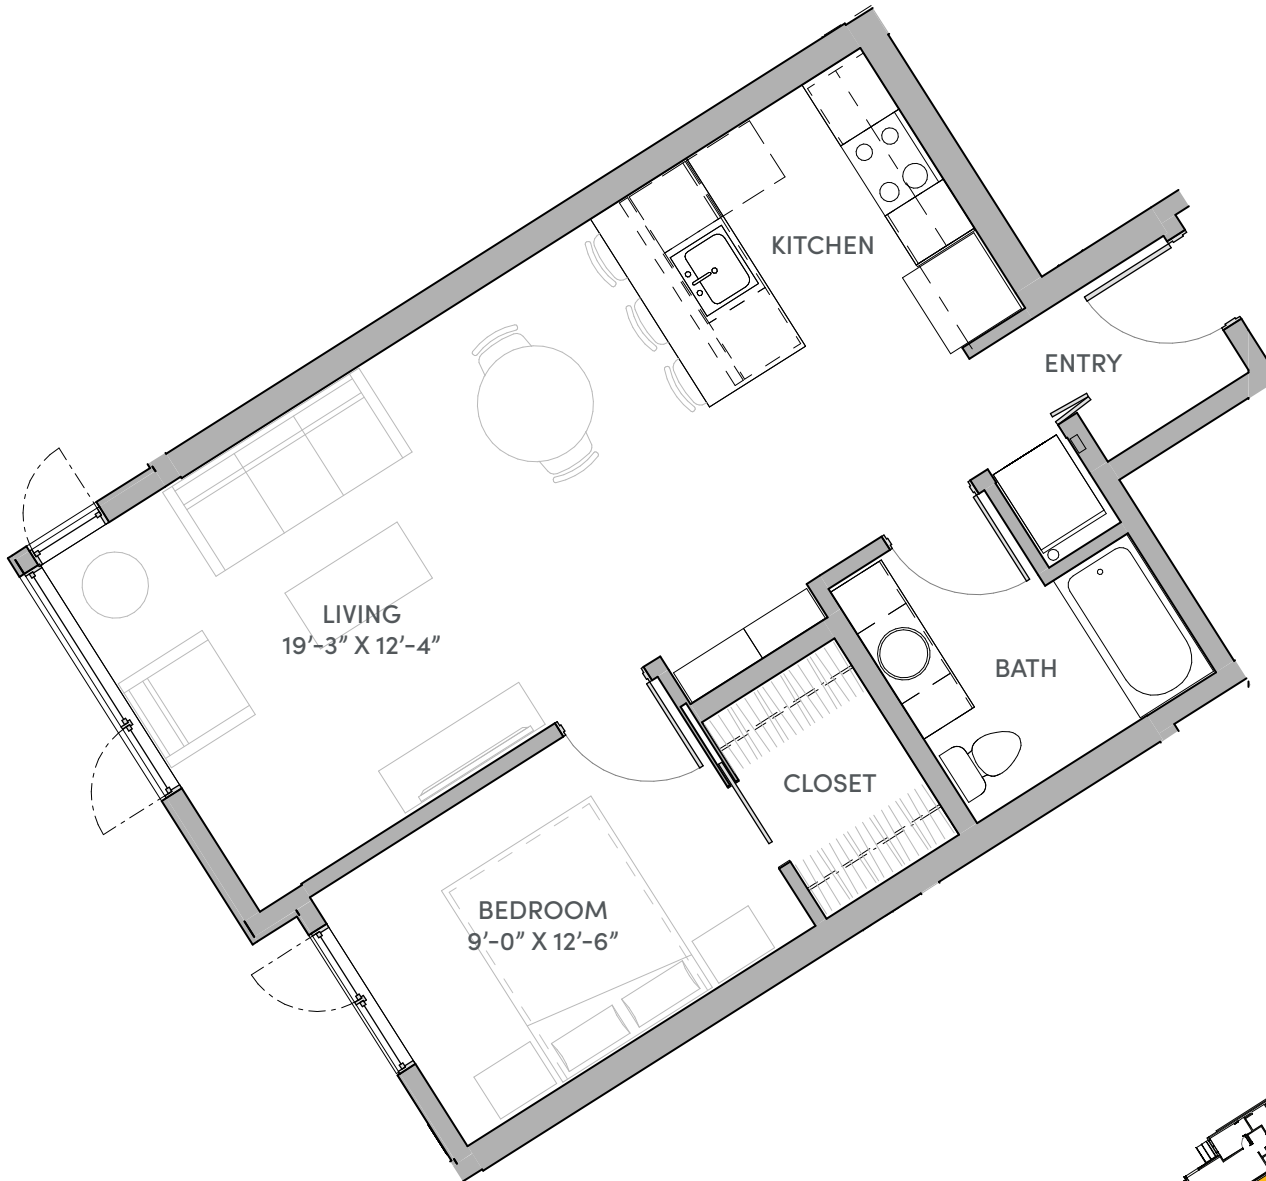

COLINA

APARTMENTS

1 BEDROOM

1 BD / 1 BA / 708 SF

Unit W B1-F: 608, 508, 408, 308, 208

THECOLINA.COM

COLINA@THRIVECOMMUNITIES.COM / 206.926.4930