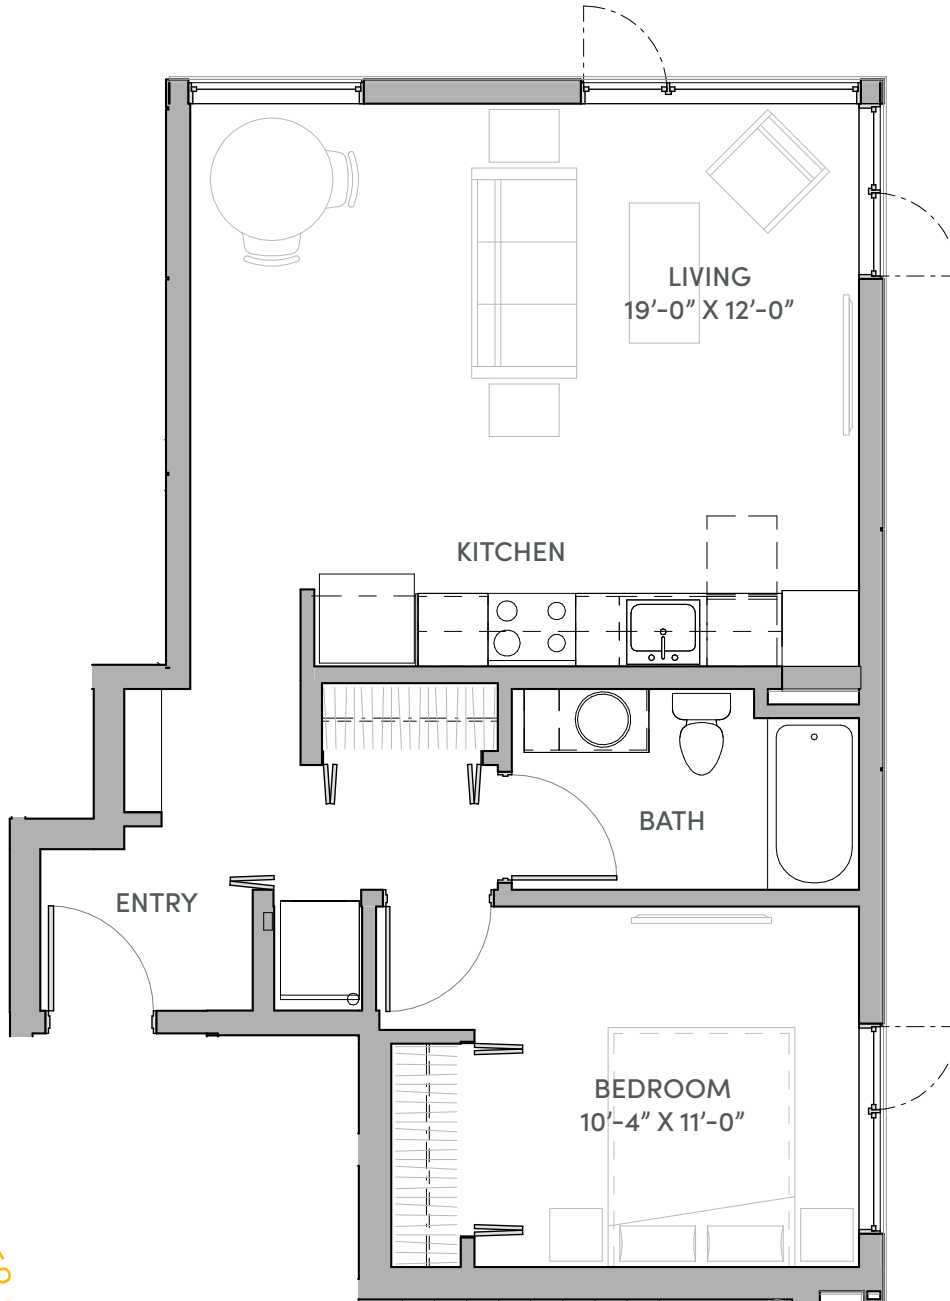

COLINA

APARTMENTS

1 BEDROOM

1 BD / 1 BA / 664 SF

Unit W B1-C: 602, 502, 402, 302, 202

THECOLINA.COM

COLINA@THRIVECOMMUNITIES.COM / 206.926.4930