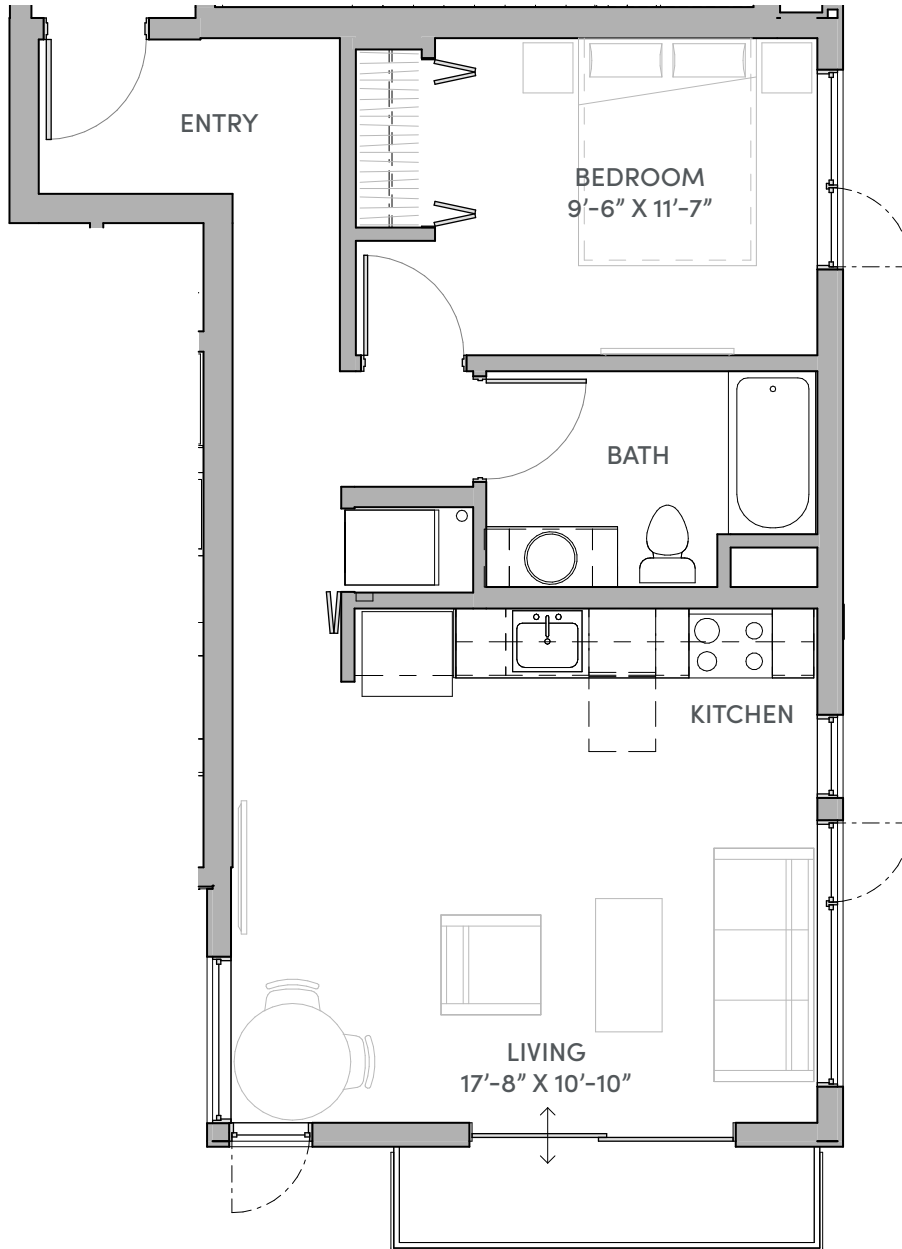

# COLINA

APARTMENTS

## 1 BEDROOM

1 BD / 1 BA / 652 SF

Unit W B1-B: 605, 505, 405, 305, 205

A HILL TO CALL HOME  
**C**

[THECOLINA.COM](http://THECOLINA.COM)

[COLINA@THRIVECOMMUNITIES.COM](mailto:COLINA@THRIVECOMMUNITIES.COM) / 206.926.4930